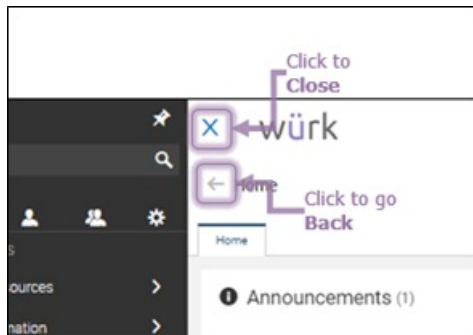

Common Icons

Last Modified on 01/07/2022 3:48 pm EST

Common Icons You'll See in Wurk

Icon	Function	Icon	Function
	Show Main Menu (" <i>Hamburger Menu</i> ")		Search or View History
	Pin Main Menu so it does not slide away		Choose a date from a calendar popup
	Navigate Back		Employees
	See more actions		Work with settings
	View/Edit item		Filter data in a list or Filter count
	Select item		See To-Do items . <i>Number shown is item count.</i>
	Expand		Your ToDos (Inbox or Mailbox) on Mobile. <i>Number shown is item count.</i>
	Contract		Attachment count or Add an attachment

Icon	Function	Icon	Function
	Refresh		Lookup choices
	Next or Scroll right		View time off counts
	Previous or Scroll left		Edit timesheet
	Expand widget box		View timesheet
	Collapse widget box		Approve timesheet
	Expand full screen view		View report data as a list
	Collapse full screen view		View report data as charts
	Select an item or item selected		View report data as charts <i>and</i> lists
	Delete item		Select columns to show in a report or list
	Cancel selection or close window/popup		Export
	Add an entry		Import
	Add a note		Start
	Leave a comment		View or Edit employee information
	Print		Quick links
	Upload		Prep timesheets or payroll
	Download		WurkConnect